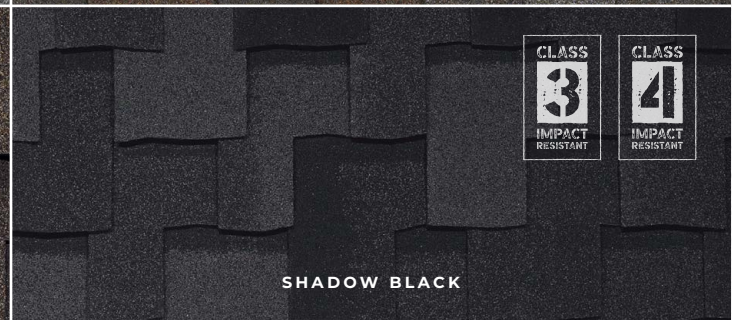

ARMOURSHAKE™

Designer Shingles

SPECIFICATIONS⁵	Limited Warranty¹	Limited Lifetime³	Dimensions (L x W)	37 3/8 in (950 mm) x 18 11/16 in (475 mm)	STANDARDS⁶	ASTM D3018
	Iron Clad Protection¹	15 Years	Exposure	5 1/2 in (140 mm)		ASTM D7158 — Class H
	Limited Wind Warranty¹	177 km/h (110 mph)		Class 3 & Class 4 Approx. 5 bdls/sq.		ASTM D3161 — Class F
	Limited High Wind Warranty Upgrade^{1,2}	210 km/h (130 mph)	Shingles per Square	70		CAN/ULC S107 — Class A
	Limited Algae Resistance Warranty¹	10 years (blue-green)		CSA A123.5		FM 4473 — Class 3⁴ Class 4⁴ is also available (Shadow Black only)

Note: Product and colour availability may vary by region. ¹Refer to the Limited Warranty at IKO.com for full terms, conditions, restrictions and application requirements. Shingles must be installed per application instructions and local building codes ²High Wind Application is required. Armour Starter strips along with either Leading Edge Plus or EdgeSeal are required, as well as capping shingles are required with High-Wind Application. ³"Lifetime" refers to the period from installation until the original Owner no longer owns the building. ⁴Impact rating is solely for potential insurance premium reductions and is not a performance guarantee, implied or express warranty of any kind. Hail damage is not covered under the Limited Warranty. IKO recommends Class 4 or 3 impact resistance rated Hip and Ridge capping shingles be installed with corresponding impact rated shingles (refer to FM Approvals for more details on the FM 4473 impact resistance testing standard). ⁵All values are approximate. ⁶Products are developed with reference to these standards.

IMPORTANT! For complete satisfaction, view full-size shingles and an actual roof installation before selecting a colour. Online swatches, brochures, and our **ROOFViewer®** tool may not accurately reflect the shingle colour or full colour blend range, nor show the impact of sunlight.

Information is subject to change without notice. We assume no responsibility for errors or omissions in this literature.

Find out more about our products now by talking to an IKO sales representative or contact us directly: **1-855-IKO-ROOF (1-855-456-7663)**. Or visit our website at: **IKO.COM**.

▶ SEE IT ON A ROOF

▶ IKO.COM/NA

Become an **IKO ROOFPRO** Member.

Call **1-866-ROOFPRO** or visit us online ikoroofproconnect.com