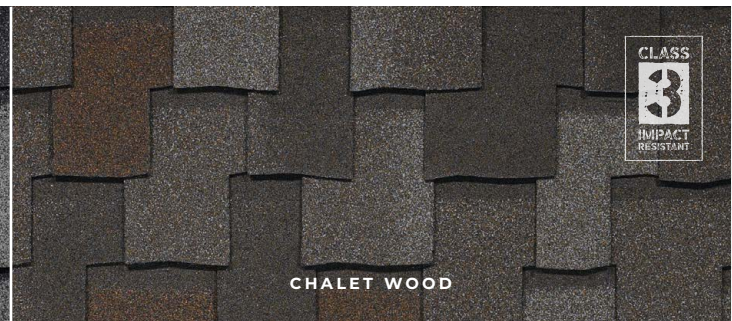

ARMOURSHAKE™

Designer Shingles

SPECIFICATIONS⁵	Limited Warranty¹	Limited Lifetime³	Dimensions (L x W)	37 3/8 in (950 mm) x 18 11/16 in (475 mm)	STANDARDS⁶	ASTM D3018
	Iron Clad Protection¹	15 Years	Exposure	5 1/2 in (140 mm)		ASTM D7158 — Class H
	Limited Wind Warranty¹	177 km/h (110 mph)		Class 3 & Class 4 Approx. 5 bdls/sq.		ASTM D3161 — Class F
	Limited High Wind Warranty Upgrade^{1,2}	210 km/h (130 mph)	Shingles per Square	70		CAN/ULC S107 — Class A
	Limited Algae Resistance Warranty¹	10 years (blue-green)		CSA A123.5		FM 4473 — Class 3⁴ Class 4⁴ is also available (Shadow Black only)

Note: Product and colour availability may vary by region. ¹Refer to the Limited Warranty at IKO.com for full terms, conditions, restrictions and application requirements. Shingles must be installed per application instructions and local building codes ²High Wind Application is required. Armour Starter strips along with either Leading Edge Plus or EdgeSeal are required, as well as capping shingles are required with High-Wind Application. ³"Lifetime" refers to the period from installation until the original Owner no longer owns the building. ⁴Impact rating is solely for potential insurance premium reductions and is not a performance guarantee, implied or express warranty of any kind. Hail damage is not covered under the Limited Warranty. IKO recommends Class 4 or 3 impact resistance rated Hip and Ridge capping shingles be installed with corresponding impact rated shingles (refer to FM Approvals for more details on the FM 4473 impact resistance testing standard). ⁵All values are approximate. ⁶Products are developed with reference to these standards.

IMPORTANT! For complete satisfaction, view full-size shingles and an actual roof installation before selecting a colour. Online swatches, brochures, and our **ROOFViewer®** tool may not accurately reflect the shingle colour or full colour blend range, nor show the impact of sunlight.

Information is subject to change without notice. We assume no responsibility for errors or omissions in this literature.

Find out more about our products now by talking to an IKO sales representative or contact us directly: **1-855-IKO-ROOF (1-855-456-7663)**. Or visit our website at: **IKO.COM**.

▶ SEE IT ON A ROOF

▶ IKO.COM/NA

Become an **IKO ROOFPRO** Member.

Call **1-866-ROOFPRO** or visit us online ikoroofproconnect.com