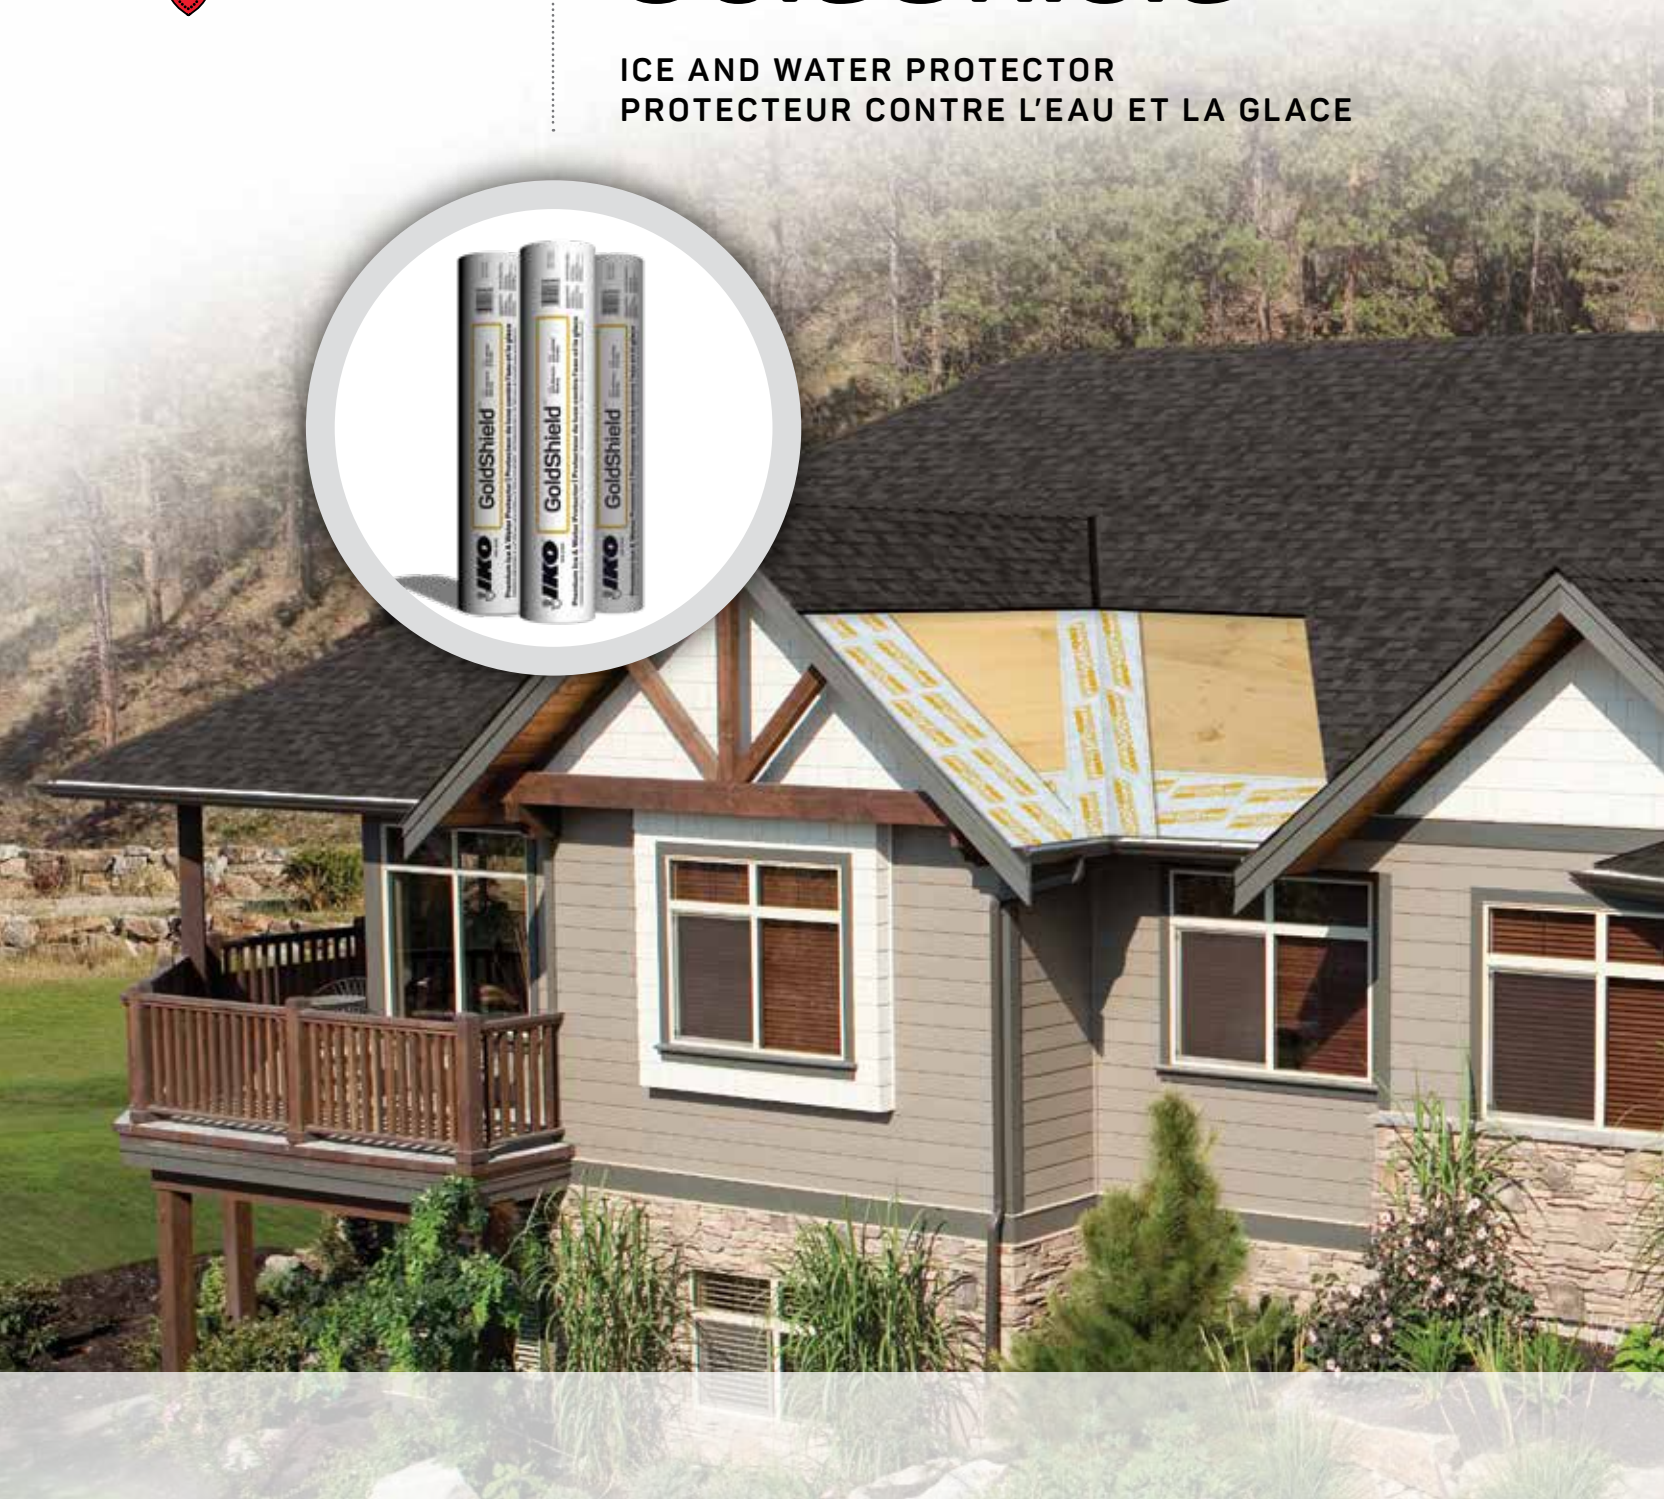

GoldShield^{TM/MC}

ICE AND WATER PROTECTOR
PROTECTEUR CONTRE L'EAU ET LA GLACE

Our ultimate "invisible" protection against roof leaks.
Notre protection « invisible » ultime contre les fuites du toit.

GoldShield™/MC

ICE & WATER PROTECTOR
PROTECTEUR CONTRE L'EAU
ET LA GLACE

Protection where you need it, when you need it most.

GoldShield is a remarkable membrane, composed of a rubberized asphalt material. Its special chemistry makes it extremely flexible for easy installation and top performance, even in extreme weather conditions.

- ✓ Self-adhered roofing underlayment for premium roof leak protection.
- ✓ Superior protection that helps prevent roof leaks in the most critical areas.
- ✓ Advanced flexibility for superior performance.
- ✓ Self-adhesive for watertight sealing.
- ✓ Self-sealing around roofing nails.
- ✓ Meets national building code requirements.
- ✓ Silicone-treated release sheet for easier installation.

Protection quand ça compte... Protection, là où ça compte !

GoldShield, cette nouvelle membrane faite d'un composé d'asphalte caoutchouté. Sa composition chimique la rend extrêmement souple et facile à installer. Son el sous les pires conditions.