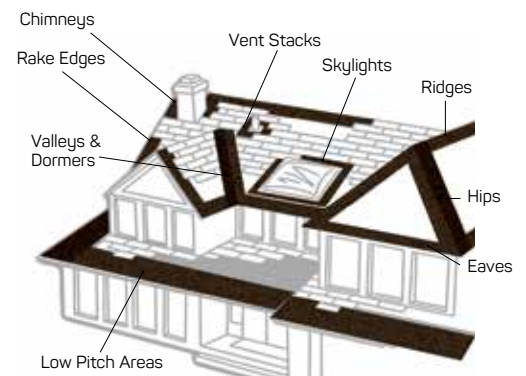

Find out more about our products now by talking to an IKO sales representative or your professional contractor or contact us directly at: **United States 1-888-IKO-ROOF (1-888-456-7663), Canada 1-855-IKO-ROOF (1-855-456-7663).** Or visit our website at: **IKO.COM**.

Note: The information in this document is subject to change without notice. IKO assumes no responsibility for errors that may appear in this document.