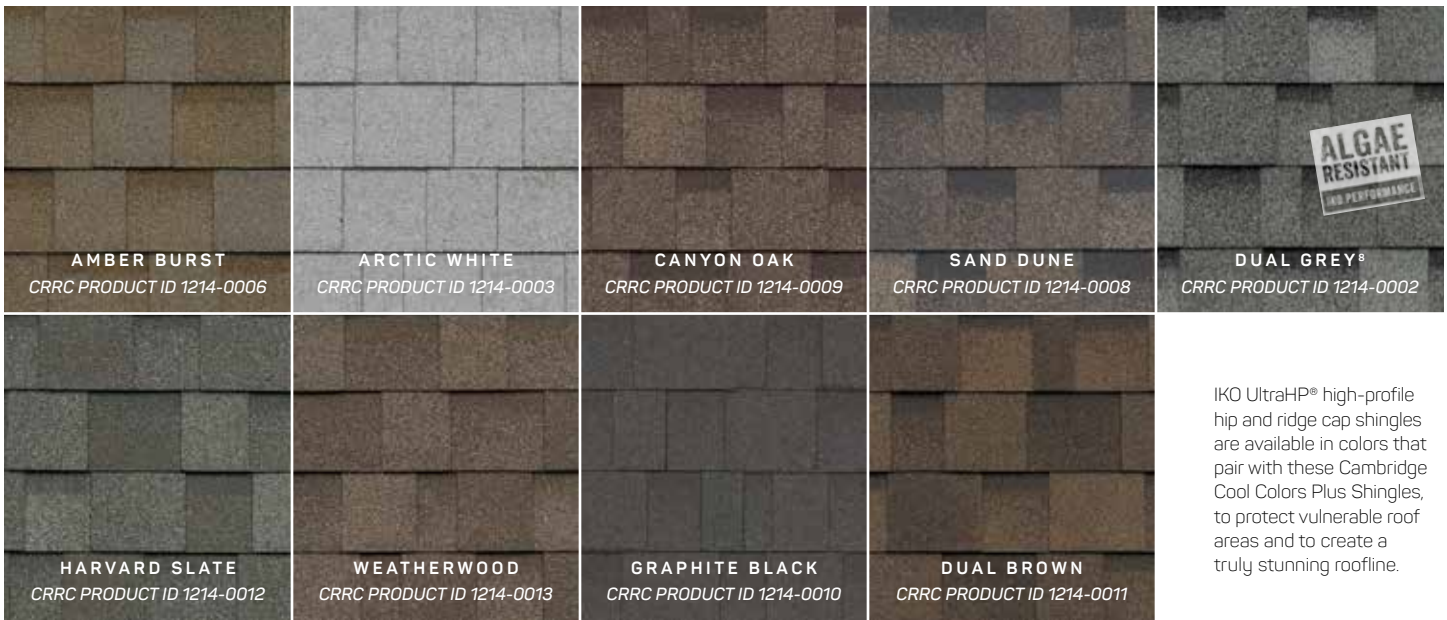

IKO UltraHP® high-profile hip and ridge cap shingles are available in colors that pair with these Cambridge Cool Colors Plus Shingles, to protect vulnerable roof areas and to create a truly stunning roofline.

IMPORTANT! To ensure complete satisfaction, please view several full-size shingles and an actual roof installation prior to final color selection as the shingle swatches and photography shown online, in our brochures and in our **ROOFViewer**® tool may not accurately reflect shingle color and do not fully represent the entire color blend range nor the impact of sunlight.

Note: Product and color availability may vary by region. Please contact IKO for details. ³See Limited Warranty at IKO.com for complete terms, conditions, restrictions and application requirements. Shingles must be applied in accordance with application instructions and local building code requirements. ⁴High Wind Application is required. ⁵All values shown are approximate. ⁶Products developed with reference to these Standards. ⁷"Lifetime" means the period of time commencing on the date of the completion of the installation of the shingles on the building, and continuing so long as the Owner or the first transferee owns the building on which the shingles were installed. ⁸Only Dual Grey features an algae-resistant granule that helps inhibit discoloration caused by blue-green algae.

The information in this literature is subject to change without notice. We assume no responsibility for errors that may appear in this literature.

To find out more about CAMBRIDGE COOL COLORS PLUS shingles or additional IKO products, please talk to an IKO sales representative, or contact IKO directly at **1-888-IKO-ROOF (1-888-456-7663)**. Visit us online at **IKO.COM**